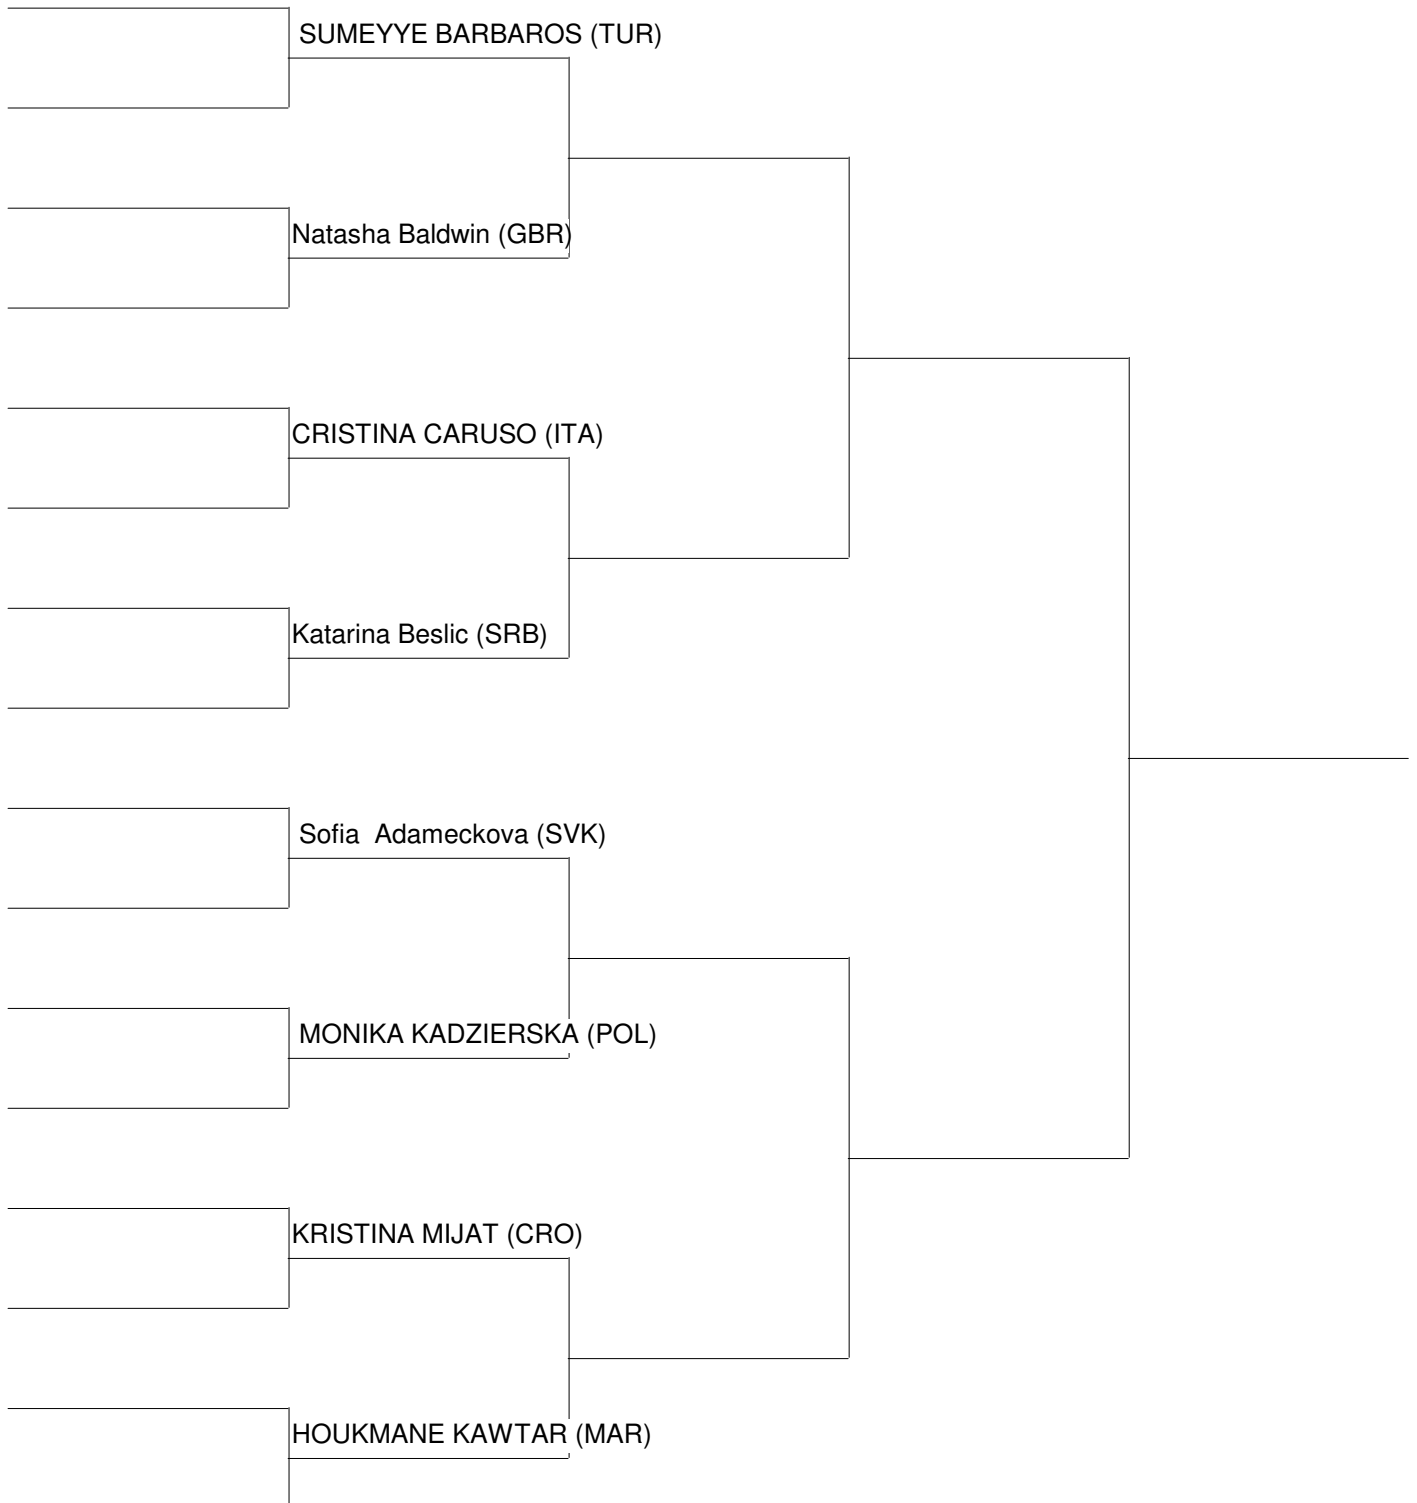

KL women -65 kg

WORLD CHAMPIONSHIPS 2015 (KL, K1, LK)

Belgrade [SRB]

21.10.2015 - 01.11.2015

Signature

26.10.2015 18:40:24