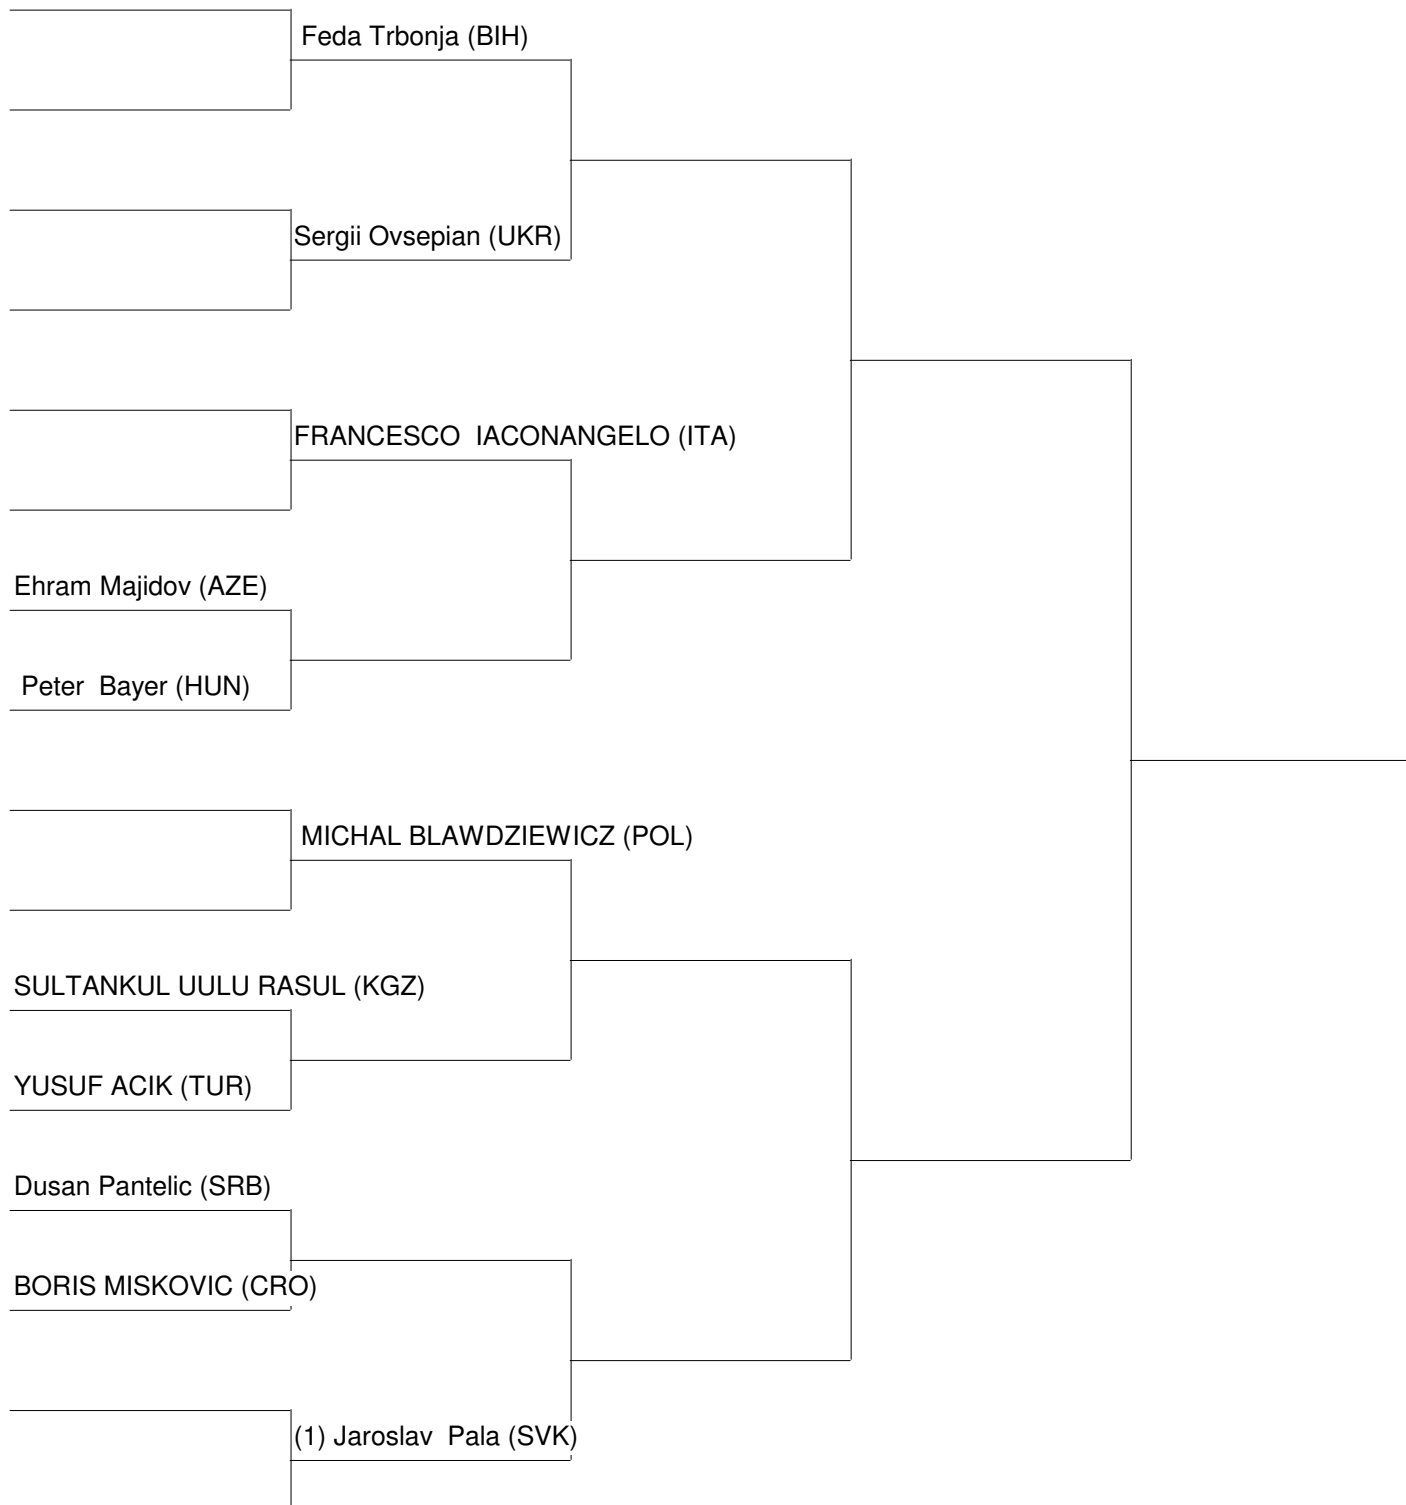

KL men +94 kg

WORLD CHAMPIONSHIPS 2015 (KL, K1, LK)

Belgrade [SRB]

21.10.2015 - 01.11.2015

Signature

26.10.2015 18:40:24