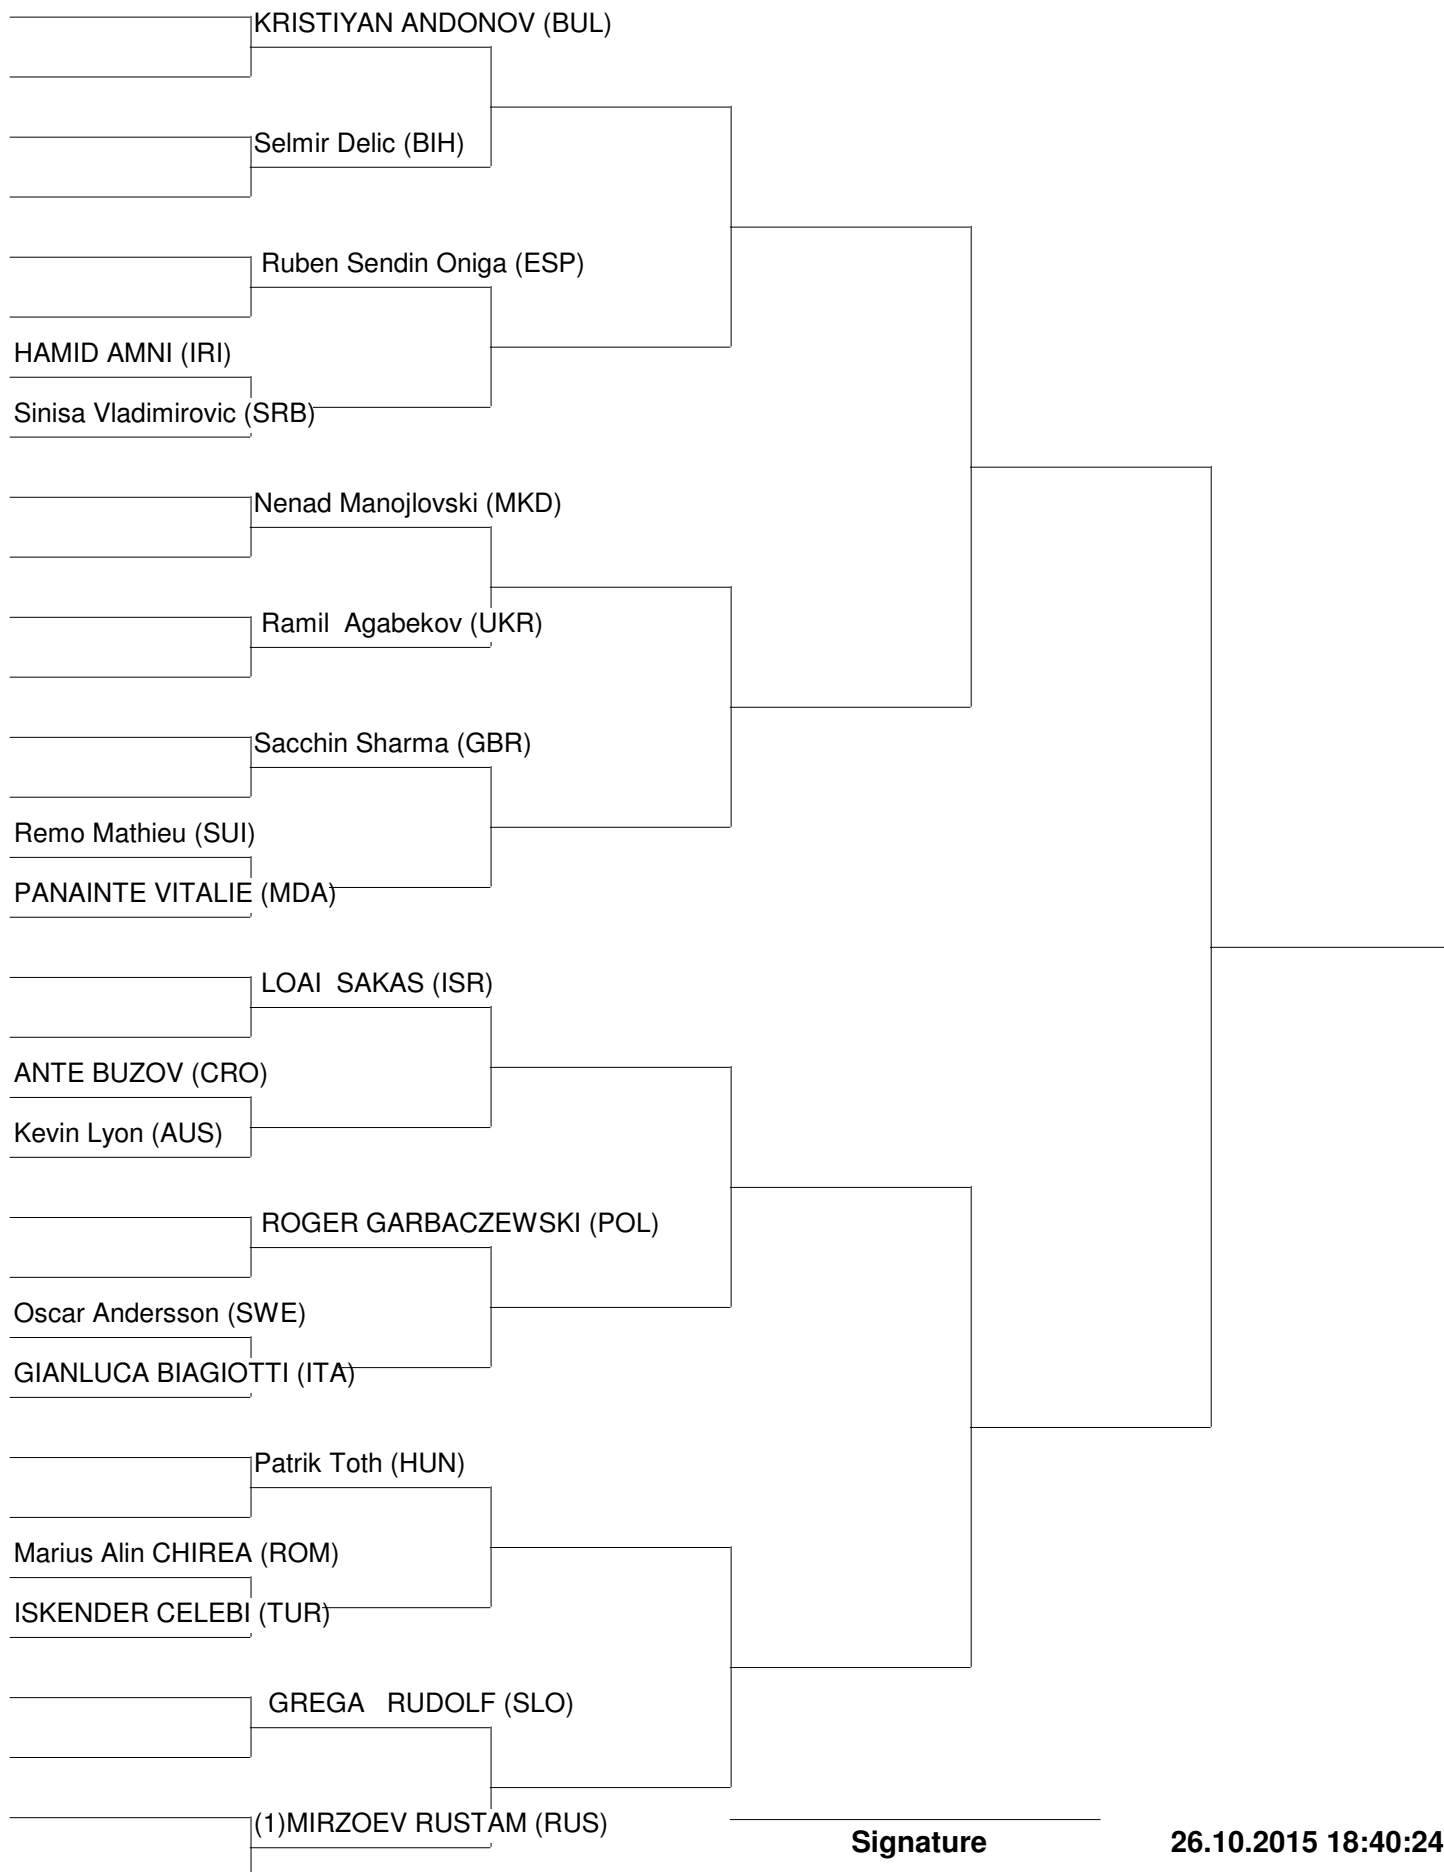

KL men -69 kg

WORLD CHAMPIONSHIPS 2015 (KL, K1, LK)
Belgrade [SRB]
21.10.2015 - 01.11.2015