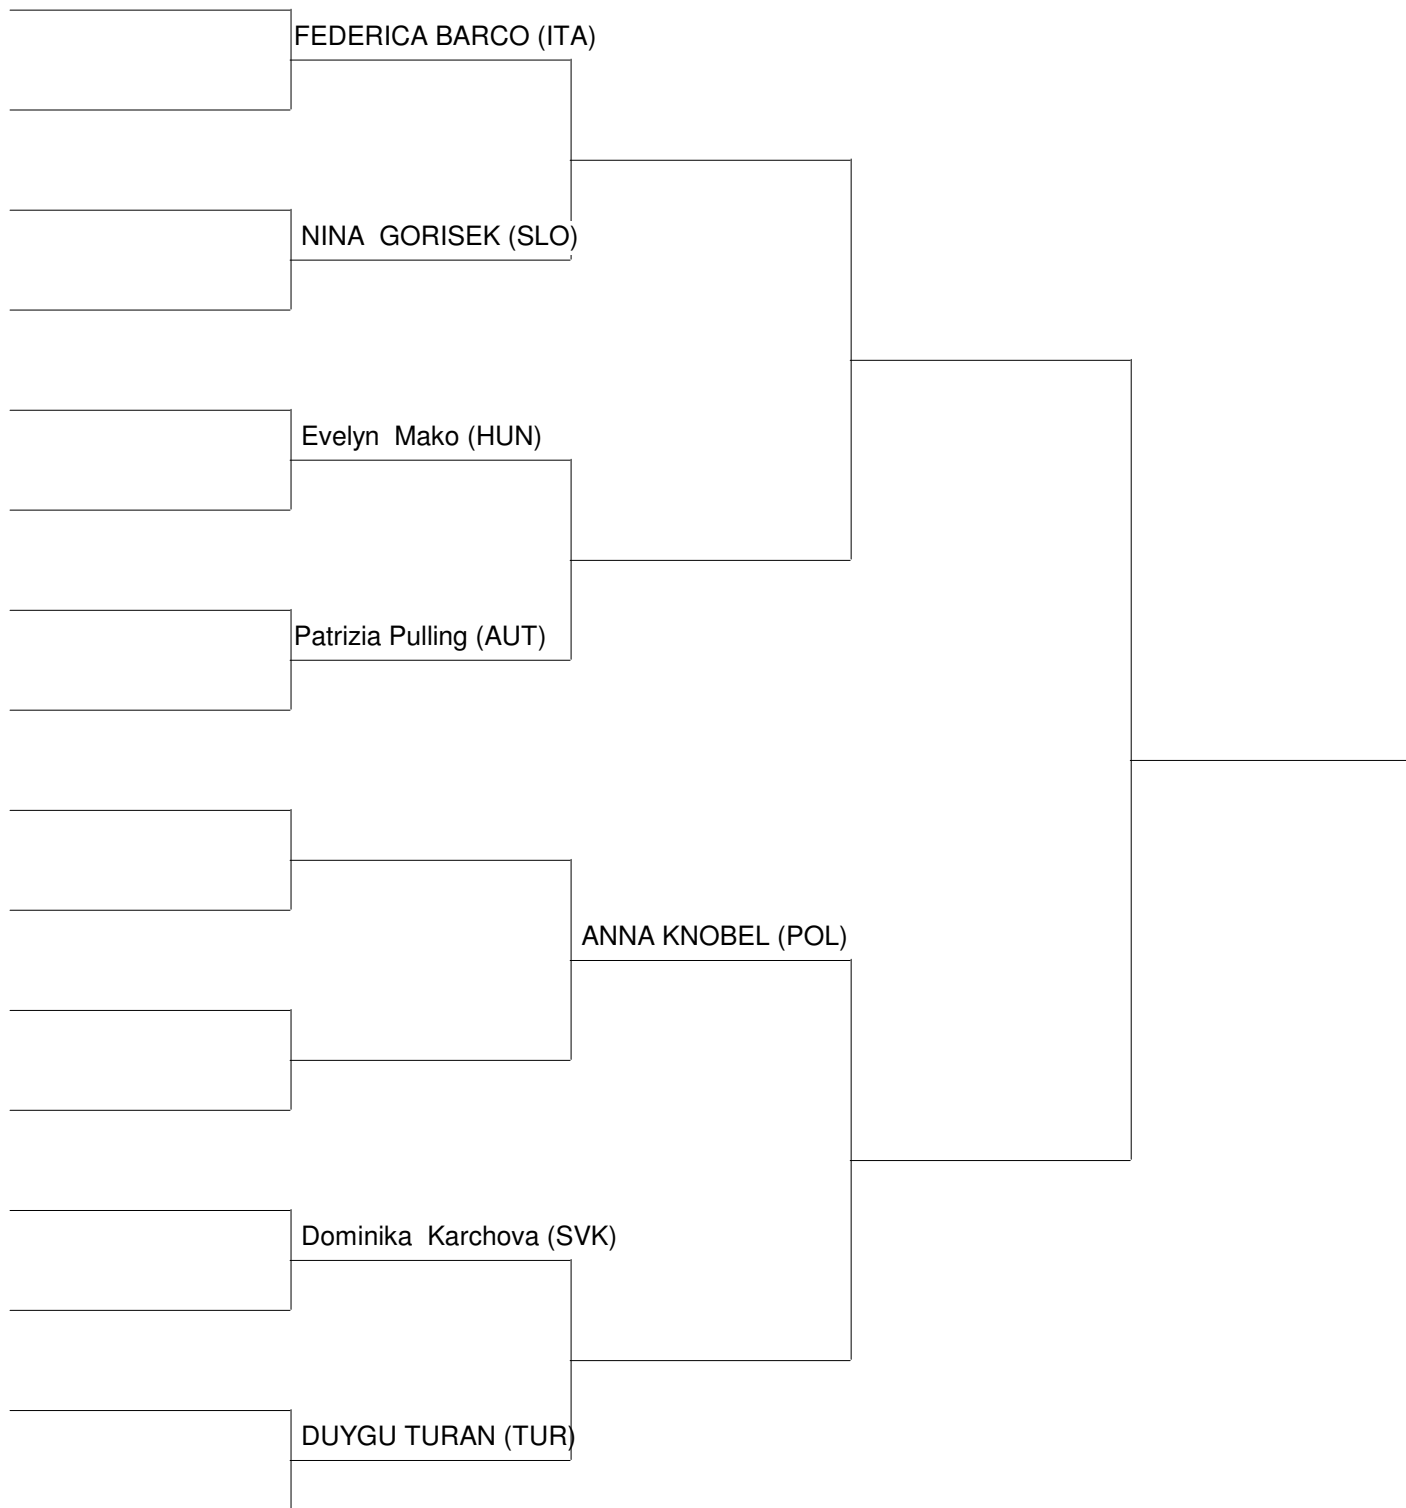

KL women -50 kg

WORLD CHAMPIONSHIPS 2015 (KL, K1, LK)

Belgrade [SRB]

21.10.2015 - 01.11.2015

Signature

26.10.2015 18:40:24